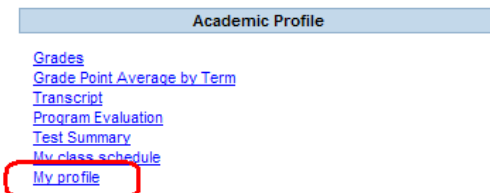

CORNERSTONE UNIVERSITY

5 Easy Steps to Find an Academic Advisor!

1. CU Eagle's Nest
Select: Webadvisor
2. Choose "LOG IN"

3. Choose "Students" from the menu options.

4. Choose "My profile" from the Academic Program Selections