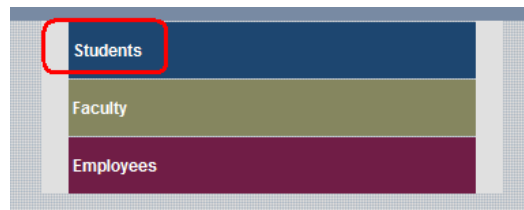

CORNERSTONE UNIVERSITY

5 Easy Steps to Find an Academic Advisor!

1. CU Eagle's Nest
Select: Webadvisor
2. Choose "LOG IN"

3. Choose "Students" from the menu options.

4. Choose "My profile" from the Academic Program Selections